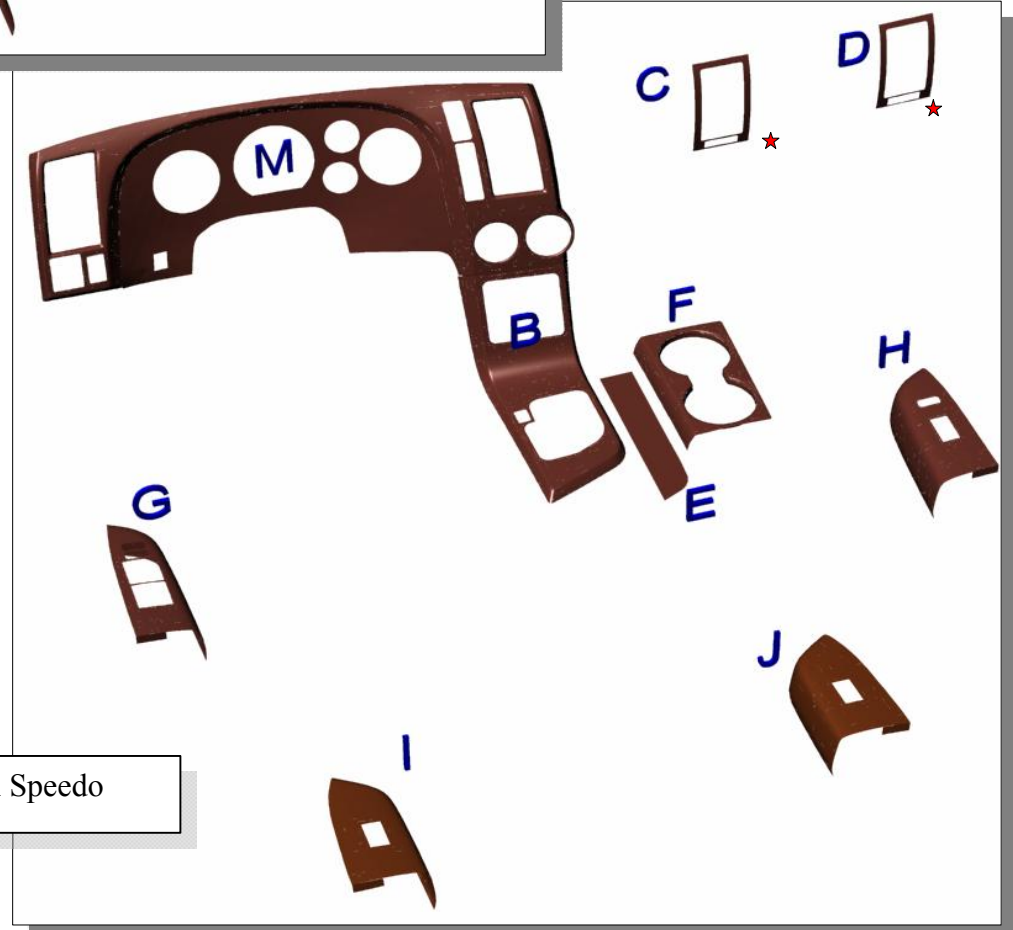

2008 Sequoia 2007-08 Tundra *Full Speedo* Kit Selection

2008 Sequoia Full Speedo
2007-08 Tundra Crew Max Full Speedo

2007-08 Tundra D-Cab Full Speedo