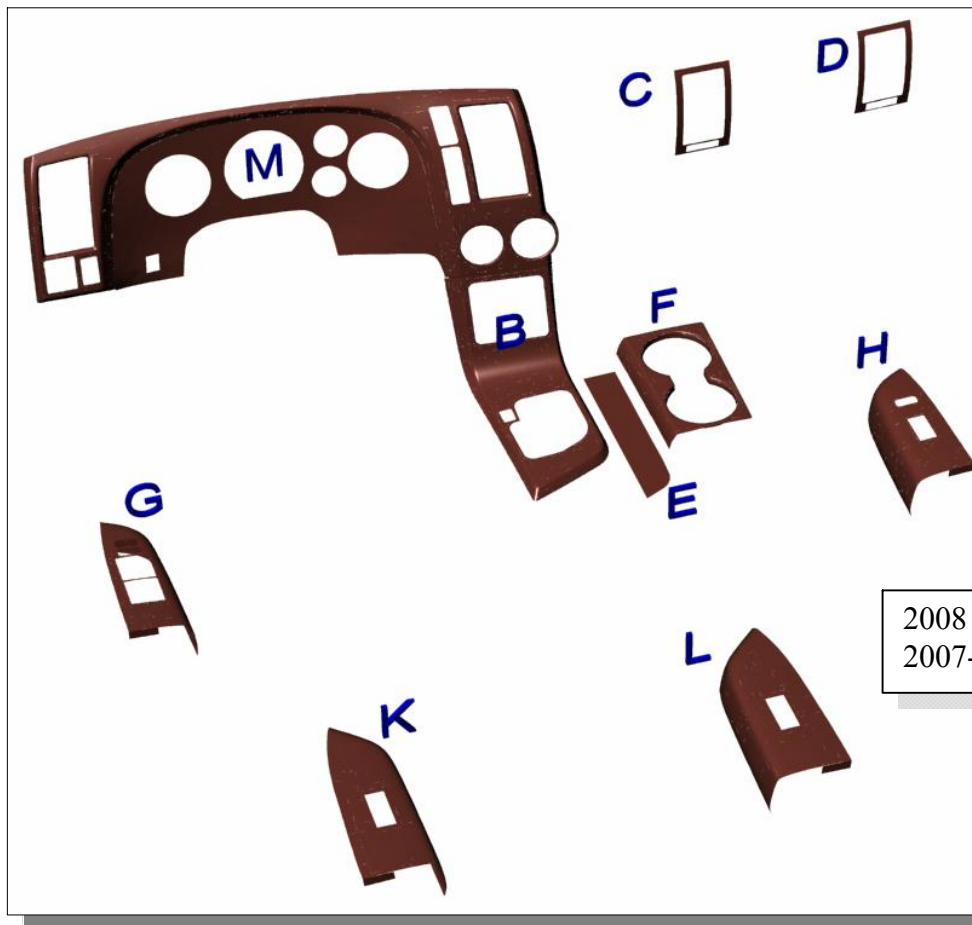

2008 Sequoia 2007-08 Tundra *Full Speedo* Kit Selection

2008 Sequoia Full Speedo
2007-08 Tundra Crew Max Full Speedo

2007-08 Tundra D-Cab Full Speedo