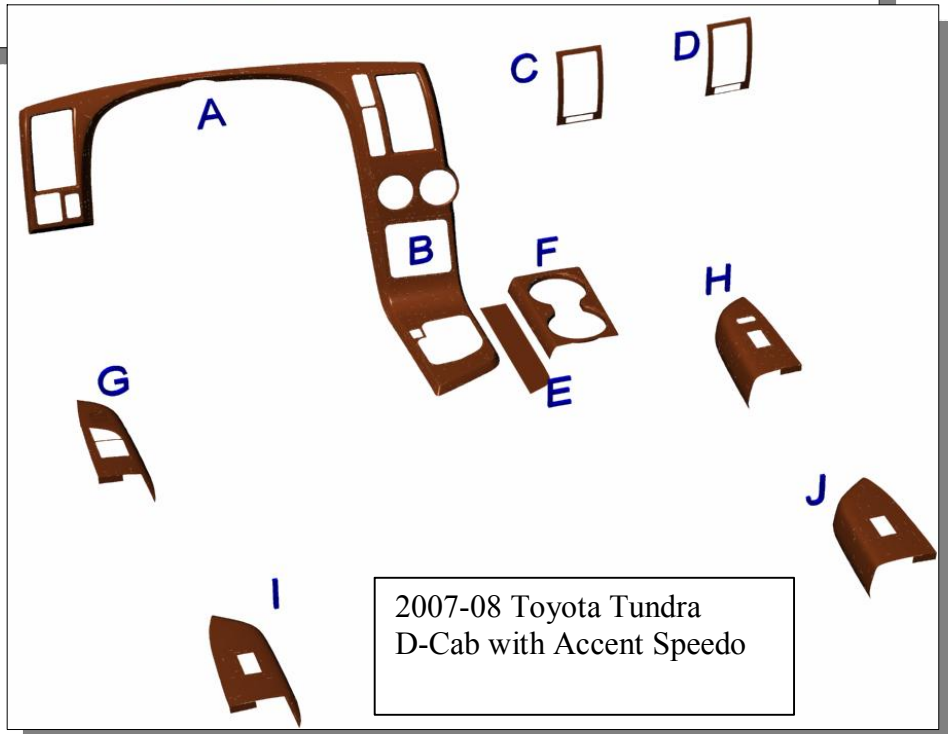

2007-08 Toyota Tundra w/ Accent Speedo Kit Selections

2007-08 Toyota Tundra
Crew-max with Accent Speedo
Also fits 2008 Sequoia

2007-08 Toyota Tundra
Regular Cab with Accent Speedo

2007-08 Toyota Tundra
D-Cab with Accent Speedo