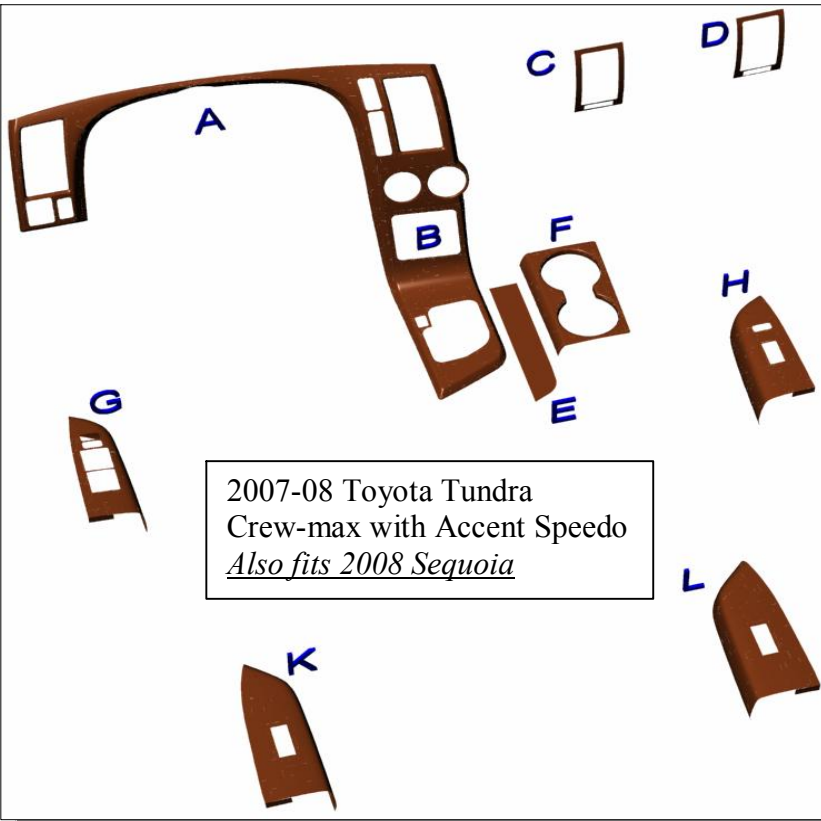

2007-08 Toyota Tundra w/ Accent Speedo Kit Selections

2007-08 Toyota Tundra
Crew-max with Accent Speedo
Also fits 2008 Sequoia

2007-08 Toyota Tundra
Regular Cab with Accent Speedo

2007-08 Toyota Tundra
D-Cab with Accent Speedo