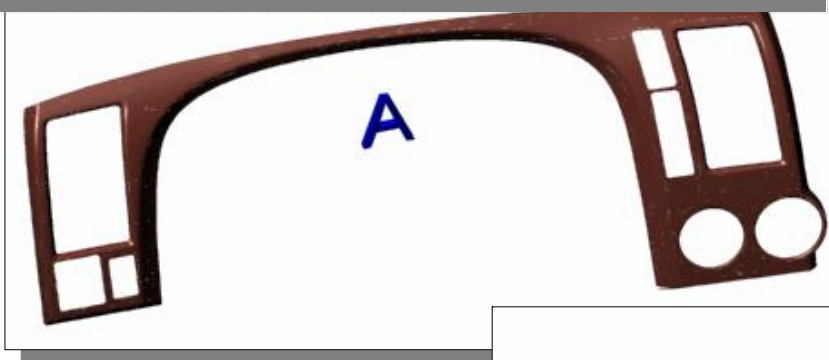

2007-08 Toyota Tundra w/ Accent Speedo Kit Selections

2007-08 Toyota Tundra
Crew-max with Accent Speedo
Also fits 2008 Sequoia

2007-08 Toyota Tundra
Regular Cab with Accent Speedo

2007-08 Toyota Tundra
D-Cab with Accent Speedo