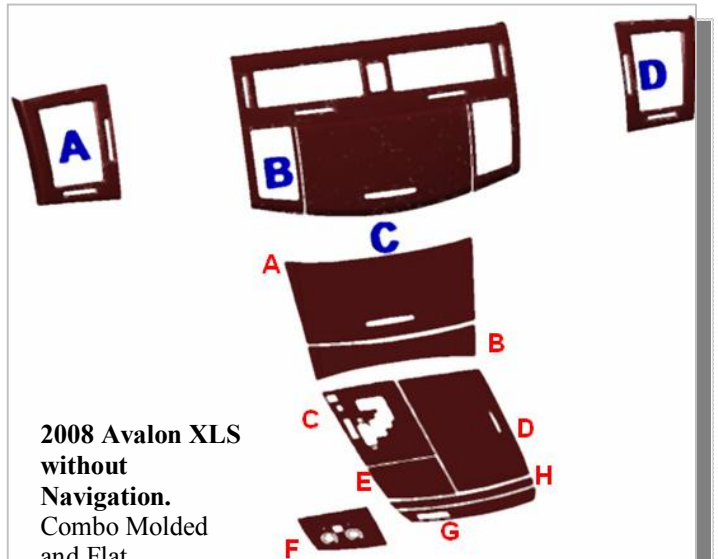

2008 Toyota Avalon Dash Options

2008 Avalon XL with
Navigation.
Combo Molded and Flat

2008 Avalon XL
without Navigation.
Combo Molded and Flat

2008 Avalon XL with
or without Navigation.
All Molded

2008 Avalon XLS
with Navigation.
Combo Molded
and Flat

2008 Avalon XLS
without
Navigation.
Combo Molded
and Flat